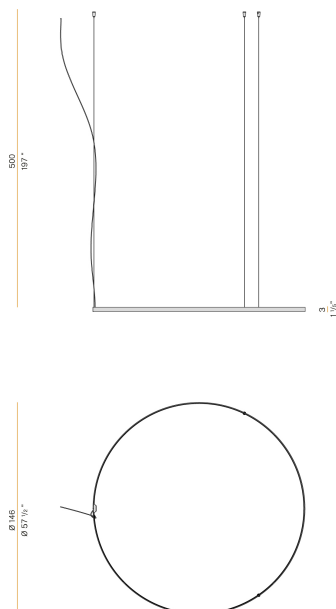

PANZERI

Zero Round

24V DC
M10319.150.0410

 mat brass

Data sheet

CODE	M10319.150.0410
SYSTEM POWER CONSUMPTION	71W
EFFICACY	86.2lm/W
LIGHT SOURCE	LED
LIGHT SOURCE LIFETIME	L70 (B50) 60.000h
COLOUR TEMPERATURE	3000K Ra>90
LIGHT DISTRIBUTION	diffused
POWER SUPPLY	24V DC
DRIVER	remote not included
LUMEN OUTPUT	6120lm
WEIGHT	1,58 Kg
PROTECTION DEGREE	IP20
COLOUR TOLLERANCES	SDCM 3
PACKING DIMENSIONS	160,0 x 160,0 x 11,0 cm

Single or multiple suspension lighting fixture for interiors, with direct and indirect light emission.

Bended extruded aluminium structure in white, black, bronze, mat brass or titanium polyacrylic paint.

Extruded polycarbonate diffuser with opaline finish.

Suspension kit with griplocks and 5m (196,9") long steel cables.

5m (196,9") long power cable in transparent PVC.

Provided without power canopy.

Technical drawing