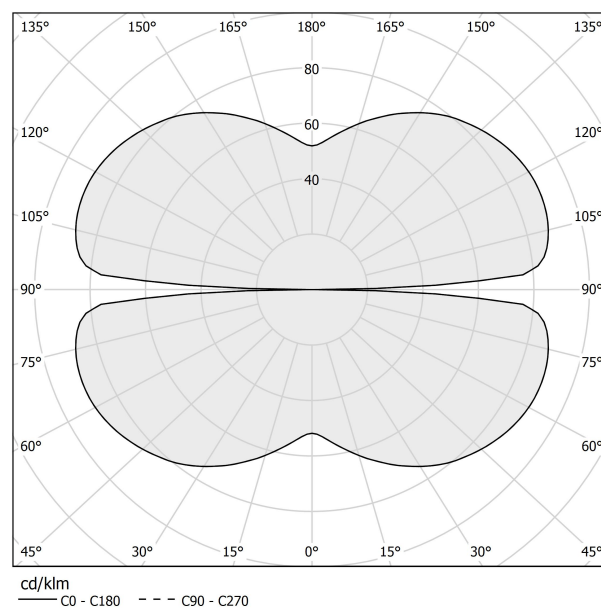

Polar diagram